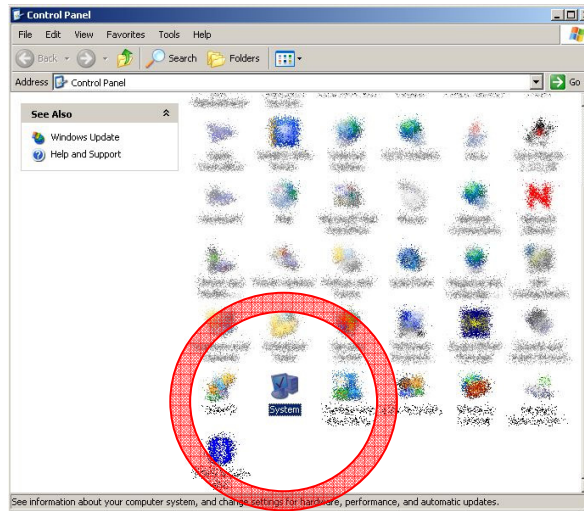

How to make your computer run better

Click on the start button 

Click on **Control Panel**

Click on **System**, then click on the **Advanced** TAB, then on **Settings** for Performance

Click on **Adjust for best performance**