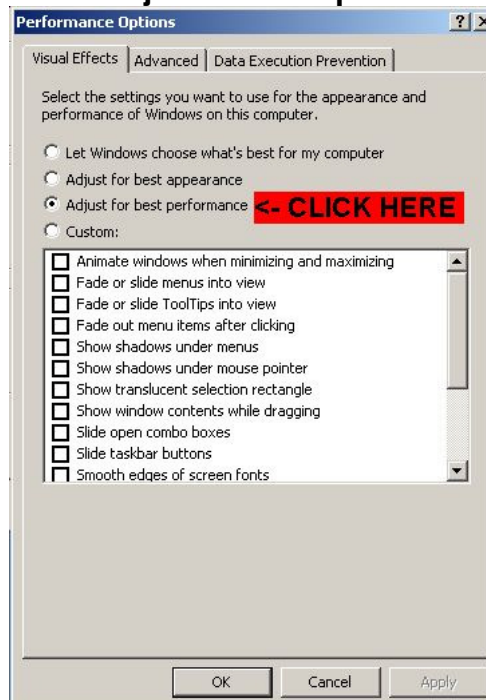

How to make your computer run better

Click on the start button 

Click on **Control Panel**

Click on **System**, then click on the **Advanced** TAB, then on **Settings** for Performance

Click on **Adjust for best performance**